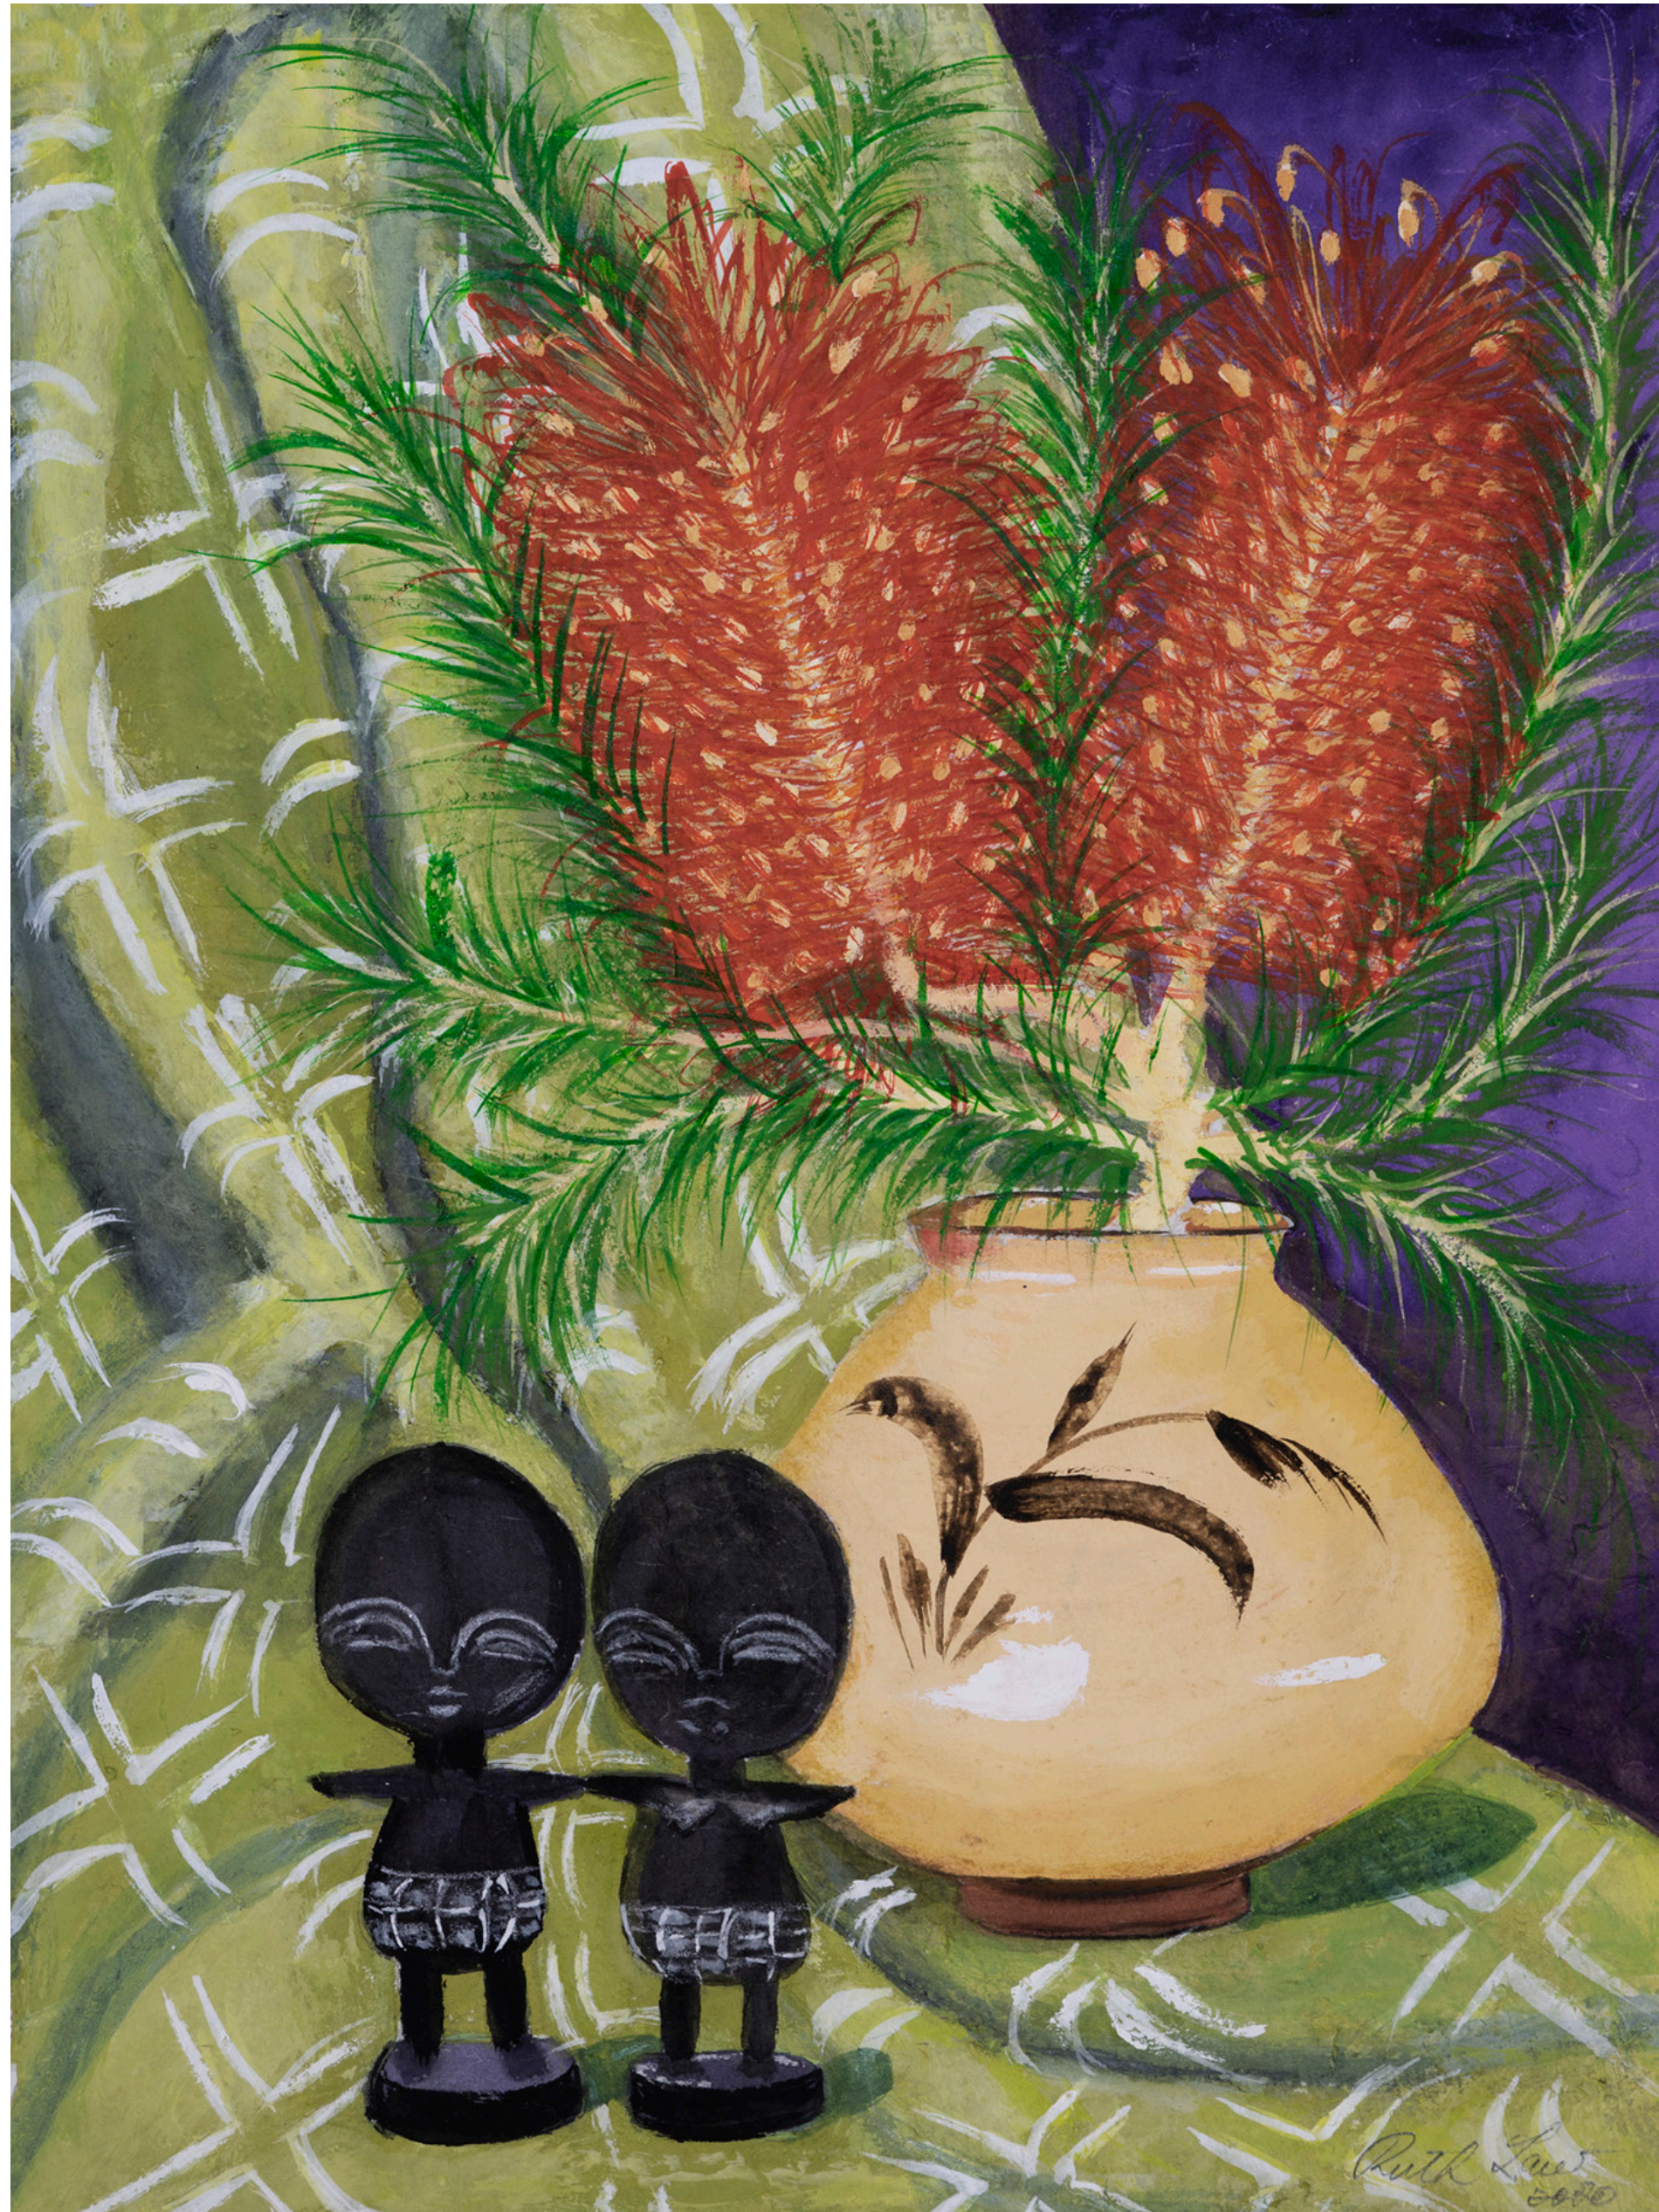

The White and the Black 2024
(adapted after
Felix Vallotton)
Gouache, torn paper
56 w x 45cm framed
\$990

Marguerite loves Persimmons 2024
(after Velazquez)
Oil on canvas
25 w x 45cm
\$500

Golden Angophora 2024
Oil on canvas
94 w x 125cm framed
\$7,500

Afternoon Energy 2016
Gouache, ink, 300gsm paper 20 w x 29cm framed
\$675

Misty Moon after Clarice Beckett 2023
Gouache, ink, 300gsm cotton rag paper 33 w x 42.5cm framed
\$675

Pacifique 2016
Gouache, ink, 300gsm paper 29 w x 20cm framed
\$675

Serenity 2016
Gouache, ink, 300gsm paper 29 x 20cm framed
\$675

The Two of Us 2020
Gouache, ink, handmade rice paper, 46 w x 35cm framed
\$1,500

Eucalyptus in Midnight Blue 2021
Ink, gold pigment, Japanese kozo paper 94 w x 64cm framed
\$2,700