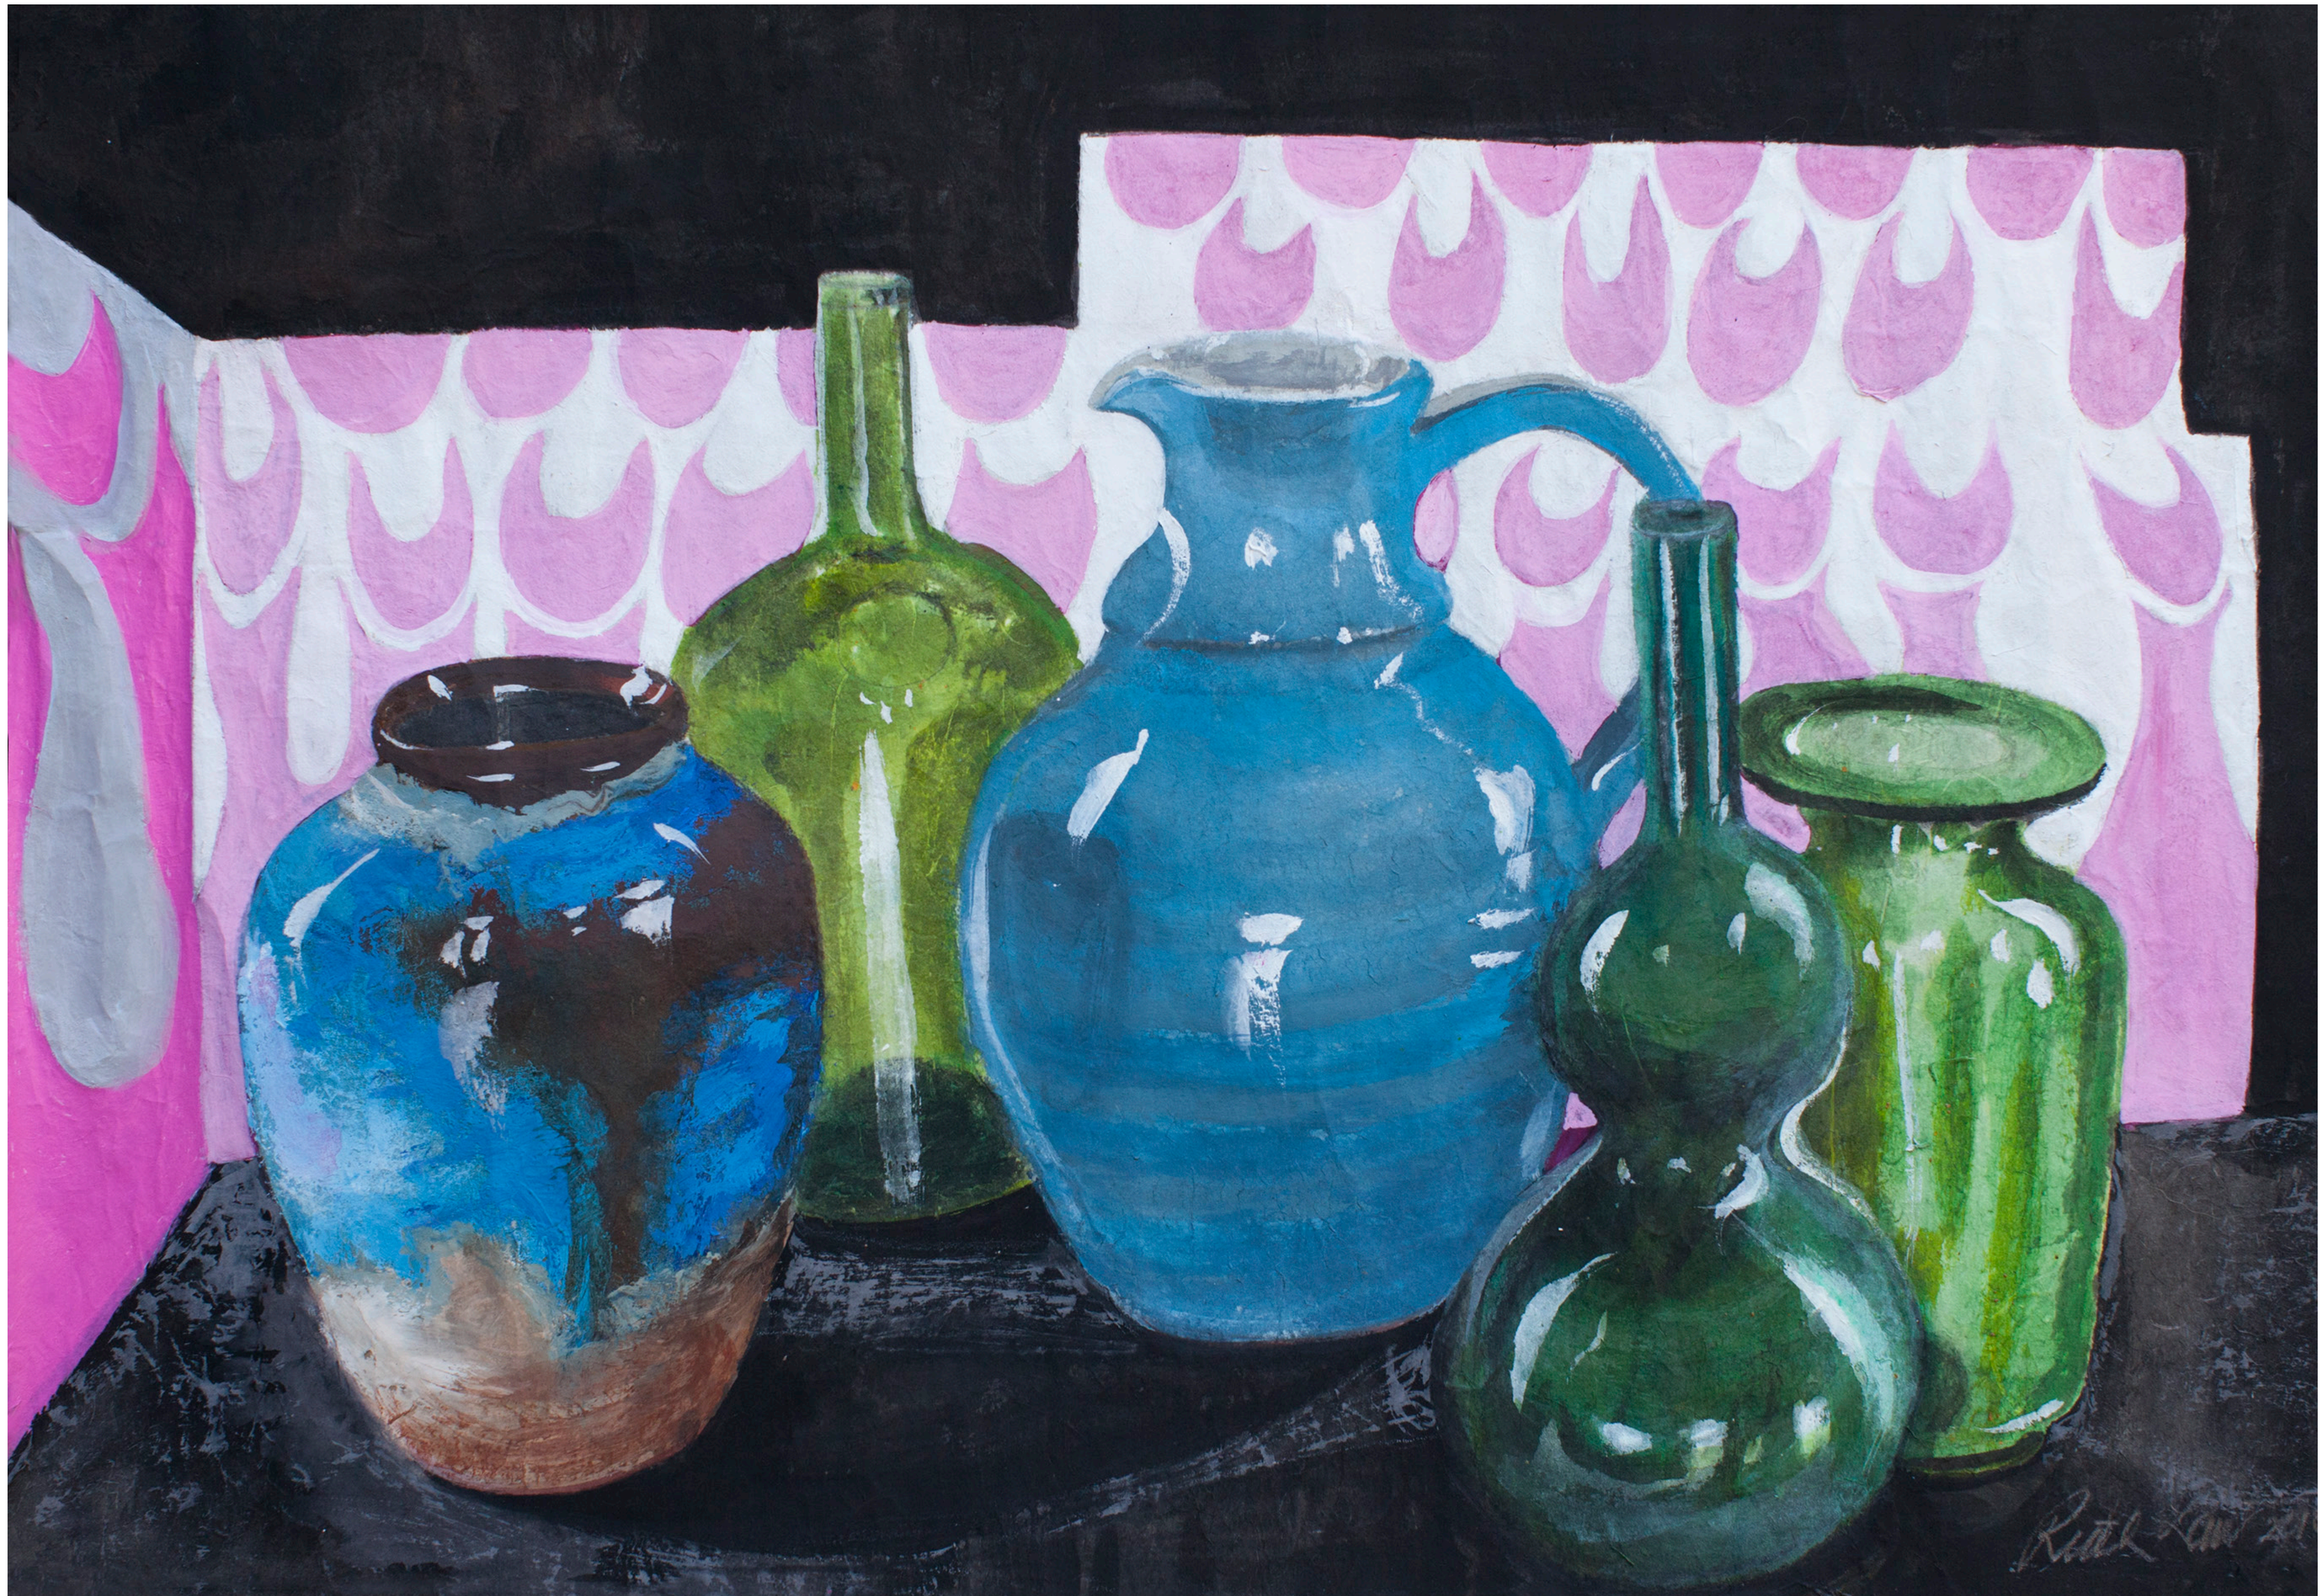

Fresh Embrace 2022
Oil on canvas
94 w x 125cm framed
$8,000

The Olive Grove 2017
Gouache, ink, handmade rice paper 99 w x 144cm framed
$5,000

Still Life in
Cabrières
d'Avignon 2017
Gouache, ink,
handmade rice
paper 38 w x
53cm framed
$1,500